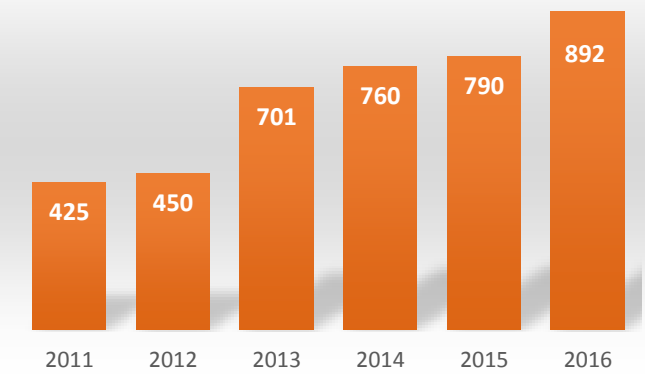

Number of members in 49 states

892

201 E. Main St., Suite 1405 • Lexington, KY 40507 • 859-514-9178 szach@amrms.com

ARSL

Ongoing Projects

- Webjunction Partnership
- Co-Sponsor of Big Talk from Small Libraries
- Advisory Group for the Research Institute for Public Libraries
- Advisory board for NASA @ My Library
- Small Libraries Create Smart Spaces grant program
- Library E-rate Assessment and Planning (LEAP)

55 Institutional Members

Conference Attendance

510 Librarians participated in last year's Annual Conference

ARSL Membership Growth

ARSL Mission

The Association for Rural & Small Libraries provides resources and support that empower those in small and rural libraries to deliver excellent service for their communities.